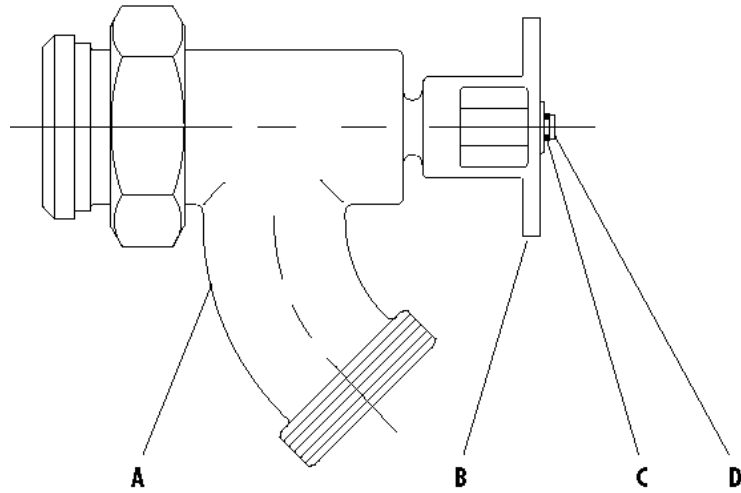

SANITARY TANK VALVES

13755-00 1 1/2" 45° FARM COOLER VALVE

DETAIL NO.	PART NO.	DESCRIPTION
A	13740-00	Body
B	14549-00	Handle
C	13635-00	Clip
D	13705-00	Stem
	3135-00	"O" ring

13810-00 1 1/2" 90° FARM COOLER VALVE

DETAIL NO.	PART NO.	DESCRIPTION
A	13780-00	Body
B	14549-00	Handle
C	13635-00	Clip
D	13705-00	Stem
	3135-00	"O" ring

PRICES EFFECTIVE JULY 4, 1996
 PRICES SUBJECT TO CHANGE WITHOUT NOTIFICATION.

SANITARY TANK VALVES

13758-00 2" 45° FARM COOLER VALVE

DETAIL NO.	PART NO.	DESCRIPTION
A	13746-00	Body
B	14549-00	Handle
C	13635-00	Clip
D	13718-00	Stem
	3135-00	"O" ring

13813-00 2" 90° FARM COOLER VALVE

DETAIL NO.	PART NO.	DESCRIPTION
A	13783-00	Body
B	14549-00	Handle
C	13635-00	Clip
D	13718-00	Stem
	3135-00	"O" ring