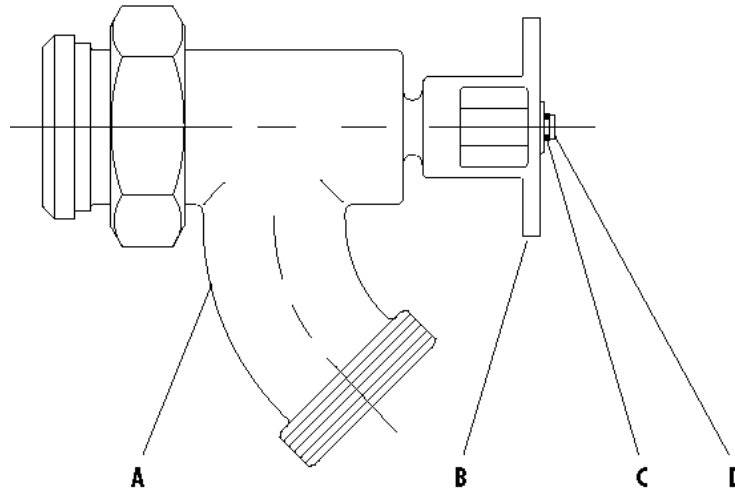

SANITARY TANK VALVES

13755-00 1 1/2" 45° FARM COOLER VALVE

DETAIL NO.	PART NO.	DESCRIPTION
A	13740-00	Body
B	14549-00	Handle
C	13635-00	Clip
D	13705-00	Stem
	3135-00	"O" ring

13810-00 1 1/2" 90° FARM COOLER VALVE

DETAIL NO.	PART NO.	DESCRIPTION
A	13780-00	Body
B	14549-00	Handle
C	13635-00	Clip
D	13705-00	Stem
	3135-00	"O" ring

PRICES EFFECTIVE JULY 4, 1996
 PRICES SUBJECT TO CHANGE WITHOUT NOTIFICATION.

SANITARY TANK VALVES

13758-00 2" 45° FARM COOLER VALVE

DETAIL NO.	PART NO.	DESCRIPTION
A	13746-00	Body
B	14549-00	Handle
C	13635-00	Clip
D	13718-00	Stem
	3135-00	"O" ring

13813-00 2" 90° FARM COOLER VALVE

DETAIL NO.	PART NO.	DESCRIPTION
A	13783-00	Body
B	14549-00	Handle
C	13635-00	Clip
D	13718-00	Stem
	3135-00	"O" ring