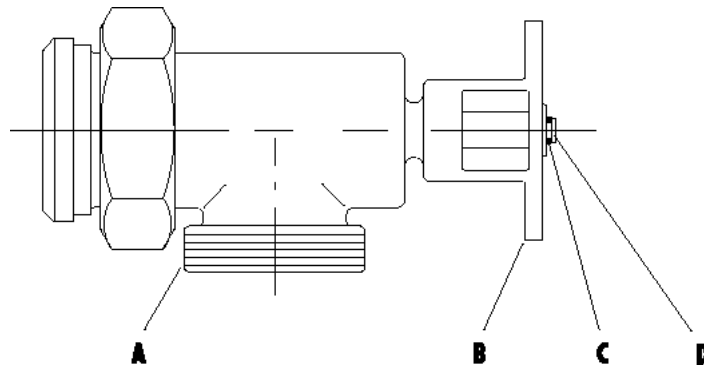

SANITARY TANK VALVES

13755-00 1 1/2" 45° FARM COOLER VALVE

DETAIL NO.	PART NO.	DESCRIPTION
A	13740-00	Body
B	14549-00	Handle
C	13635-00	Clip
D	13705-00	Stem
	3135-00	"O" ring

13810-00 1 1/2" 90° FARM COOLER VALVE

DETAIL NO.	PART NO.	DESCRIPTION
A	13780-00	Body
B	14549-00	Handle
C	13635-00	Clip
D	13705-00	Stem
	3135-00	"O" ring

PRICES EFFECTIVE JULY 4, 1996
 PRICES SUBJECT TO CHANGE WITHOUT NOTIFICATION.

SANITARY TANK VALVES

13758-00 2" 45° FARM COOLER VALVE

DETAIL NO.	PART NO.	DESCRIPTION
A	13746-00	Body
B	14549-00	Handle
C	13635-00	Clip
D	13718-00	Stem
	3135-00	"O" ring

13813-00 2" 90° FARM COOLER VALVE

DETAIL NO.	PART NO.	DESCRIPTION
A	13783-00	Body
B	14549-00	Handle
C	13635-00	Clip
D	13718-00	Stem
	3135-00	"O" ring