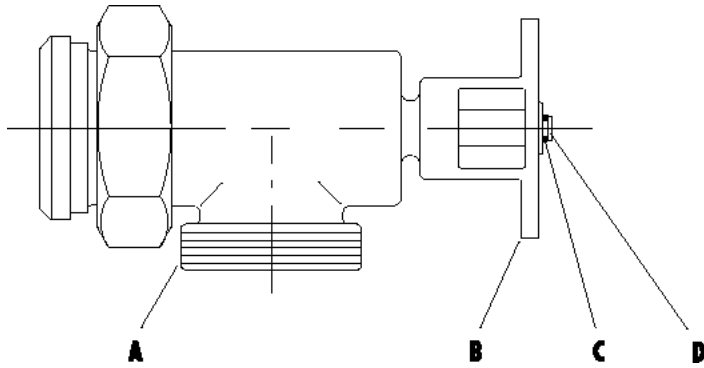

DETAIL NO.	PART NO.	DESCRIPTION
A	13780-00	Body
B	14549-00	Handle
C	13635-00	Clip
D	13705-00	Stem
	3135-00	"O" ring

PRICES EFFECTIVE JULY 4, 1996
 PRICES SUBJECT TO CHANGE WITHOUT NOTIFICATION.

SANITARY TANK VALVES

13758-00 2" 45° FARM COOLER VALVE

DETAIL NO.	PART NO.	DESCRIPTION
A	13746-00	Body
B	14549-00	Handle
C	13635-00	Clip
D	13718-00	Stem
	3135-00	"O" ring

13813-00 2" 90° FARM COOLER VALVE

DETAIL NO.	PART NO.	DESCRIPTION
A	13783-00	Body
B	14549-00	Handle
C	13635-00	Clip
D	13718-00	Stem
	3135-00	"O" ring