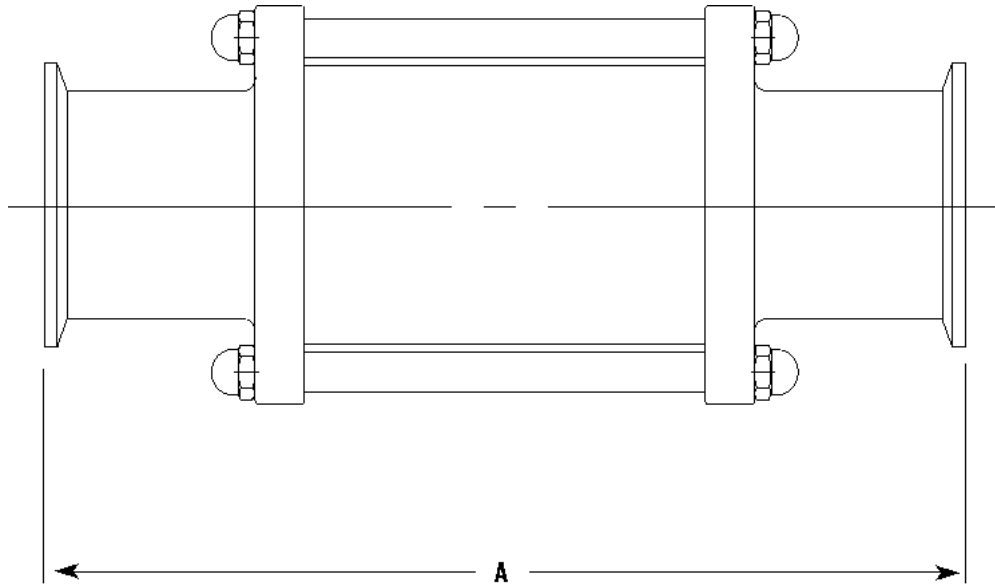

## 180° SIGHT GLASSES

SIZE	PART NO.	DESCRIPTION	A	MAX PSI
1 1/2"	2935-00	180° Sight glass	4 1/4"	100
2"	2936-00	180° Sight glass	4 7/8"	100
2 1/2"	2937-00	180° Sight glass	5 11/16"	100
3"	2938-00	180° Sight glass	6 3/16"	100
4"	2939-00	180° Sight glass	8 5/16"	100

## 360° SIGHT GLASSES

NOTE: FOR GLASS OVER 3" LONG, ADD LENGTH TO "A" DIMENSION

SIZE	PART NO.	DESCRIPTION	A	MAX PSI
1 1/2"	2780-00	360° Sight glass	9"	75
2"	2790-00	360° Sight glass	9"	75
2 1/2"	2800-00	360° Sight glass	9"	75
3"	2810-00	360° Sight glass	9"	70