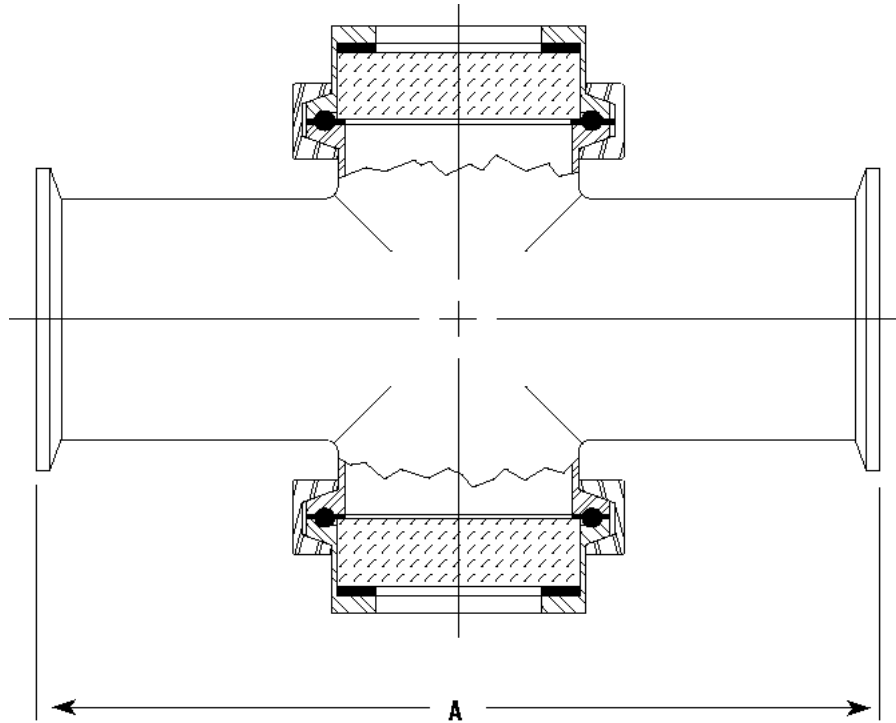

## 180° SIGHT GLASSES

SIZE	PART NO.	DESCRIPTION	A	MAX PSI
1 1/2"	2935-00	180° Sight glass	4 1/4"	100
2"	2936-00	180° Sight glass	4 7/8"	100
2 1/2"	2937-00	180° Sight glass	5 11/16"	100
3"	2938-00	180° Sight glass	6 3/16"	100
4"	2939-00	180° Sight glass	8 5/16"	100

## 360° SIGHT GLASSES

NOTE: FOR GLASS OVER 3" LONG, ADD LENGTH TO "A" DIMENSION

SIZE	PART NO.	DESCRIPTION	A	MAX PSI
1 1/2"	2780-00	360° Sight glass	9"	75
2"	2790-00	360° Sight glass	9"	75
2 1/2"	2800-00	360° Sight glass	9"	75
3"	2810-00	360° Sight glass	9"	70

Maximum temperature viton: 400° F

Maximum temperature buna: 200° F

Maximum length 10 x diameter